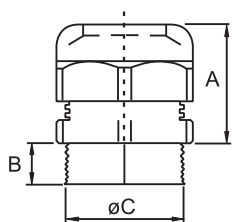

Conector Prensa-Cabos Rosca PG

Referência	Cor	Rosca Bitola (pol) (C)	Ø Cabo (mm)		Dimensões (mm)			
			Mín.	Máx.	A	B		Ø Rosca Máx. (C)
WPG-7 CC + P	Cinza	7	3,0	6,5	20	Curta	8	12,5
WPG-7 LC + P						Longa	15	
WPG-7 CP + P	Preta					Curta	8	
WPG-7 LP + P						Longa	15	
WPG-9 CC + P	Cinza	9	4,0	8,0	22	Curta	8	15,2
WPG-9 LC + P						Longa	15	
WPG-9 CP + P	Preta					Curta	8	
WPG-9 LP + P						Longa	15	
WPG-11 CC + P	Cinza	11	5,0	10,0	24	Curta	8	18,6
WPG-11 LC + P						Longa	15	
WPG-11 CP + P	Preta					Curta	8	
WPG-11 LP + P						Longa	15	
WPG-13,5 CC + P	Cinza	13,5	6,0	12,0	27	Curta	9	20,4
WPG-13,5 LC + P						Longa	15	
WPG-13,5 CP + P	Preta					Curta	9	
WPG-13,5 LP + P						Longa	15	
WPG-16 CC + P	Cinza	16	10,0	14,0	28	Curta	10	22,5
WPG-16 LC + P						Longa	15	
WPG-16 CP + P	Preta					Curta	10	
WPG-16 LP + P						Longa	15	
WPG-21 CC + P	Cinza	21	13,0	18,0	30	Curta	10	28,3
WPG-21 LC + P						Longa	15	
WPG-21 CP + P	Preta					Curta	10	
WPG-21 LP + P						Longa	15	
WPG-29 CC + P	Cinza	29	18,0	25,0	38	Curta	11	37,0
WPG-29 LC + P						Longa	15	
WPG-29 CP + P	Preta					Curta	11	
WPG-29 LP + P						Longa	15	
WPG-36 CC + P	Cinza	36	22,0	32,0	45	Curta	13	47,0
WPG-36 CP + P	Preta					Curta	13	
WPG-42 CC + P	Cinza	42	32,0	38,0	47	Curta	13	54,0
WPG-42 CP + P	Preta					Curta	13	
WPG-48 CC + P	Cinza	48	37,0	44,0	47	Curta	14	59,3
WPG-48 CP + P	Preta					Curta	14