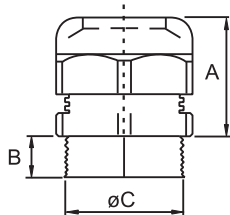

### Conector Prensa-Cabos Rosca BSP

Referência	Cor	Rosca Bitola (pol) (C)	Ø Cabo (mm)		Dimensões (mm)		
			Mín.	Máx.	A	B	
						Curta	Longa
WG-01 C + P	Cinza	1/4	3,0	6,5	20	8	-
WG-01 P + P	Preta						
WG-05 C + P	Cinza	3/8	5,0	10,0	24	8	-
WG-05 P + P	Preta						
WG-10 C + P	Cinza	1/2	6,0	12,0	27	9	-
WG-10 P + P	Preta						
WG-15 C + P	Cinza	3/4	13,0	18,0	30	11	-
WG-15 P + P	Preta						
WG-20 C + P	Cinza	1	18,0	25,0	38	11	-
WG-20 P + P	Preta						
WG-25 C + P	Cinza	1.1/4	22,0	32,0	45	13	-
WG-25 P + P	Preta						
WG-30 C + P	Cinza	1.1/2	32,0	38,0	47	14	-
WG-30 P + P	Preta						
WG-35 C + P	Cinza	2	37,0	44,0	47	15	-
WG-35 P + P	Preta						

### Conector Prensa-Cabos Rosca NPT

Referência	Cor	Rosca Bitola (pol) (C)	Ø Cabo (mm)		Dimensões (mm)		
			Mín.	Máx.	A	B	
						Curta	Longa
WT-01 LC	Cinza	NPT 1/4	3,0	6,5	20	-	13
WT-01 LP	Preta						
WT-05 LC	Cinza	NPT 3/8	5,0	10,0	24	-	13
WT-05 LP	Preta						
WT-10 LC	Cinza	NPT 1/2	6,0	12,0	27	-	15
WT-10 LP	Preta						
WT-15 LC	Cinza	NPT 3/4	13,0	18,0	30	-	15
WT-15 LP	Preta						
WT-20 LC	Cinza	NPT 1	18,0	25,0	38	-	17,5
WT-20 LP	Preta						
WT-25 LC	Cinza	NPT 1.1/4	22,0	32,0	45	-	18
WT-25 LP	Preta						
WT-30 LC	Cinza	NPT 1.1/2	32,0	38,0	47	-	19,5
WT-30 LP	Preta						
WT-35 LC	Cinza	NPT 2	37,0	44,0	47	-	19,5
WT-35 LP	Preta						