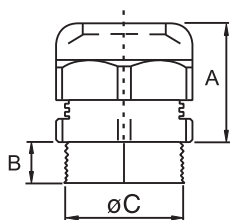

### Conector Prensa-Cabos Rosca BSP

Referência	Cor	Rosca Bitola (pol) (C)	Ø Cabo (mm)		Dimensões (mm)		
			Mín.	Máx.	A	B	
						Curta	Longa
WG-01 C + P	Cinza	1/4	3,0	6,5	20	8	-
WG-01 P + P	Preta						
WG-05 C + P	Cinza	3/8	5,0	10,0	24	8	-
WG-05 P + P	Preta						
WG-10 C + P	Cinza	1/2	6,0	12,0	27	9	-
WG-10 P + P	Preta						
WG-15 C + P	Cinza	3/4	13,0	18,0	30	11	-
WG-15 P + P	Preta						
WG-20 C + P	Cinza	1	18,0	25,0	38	11	-
WG-20 P + P	Preta						
WG-25 C + P	Cinza	1.1/4	22,0	32,0	45	13	-
WG-25 P + P	Preta						
WG-30 C + P	Cinza	1.1/2	32,0	38,0	47	14	-
WG-30 P + P	Preta						
WG-35 C + P	Cinza	2	37,0	44,0	47	15	-
WG-35 P + P	Preta						

### Conector Prensa-Cabos Rosca NPT

Referência	Cor	Rosca Bitola (pol) (C)	Ø Cabo (mm)		Dimensões (mm)		
			Mín.	Máx.	A	B	
						Curta	Longa
WT-01 LC	Cinza	NPT 1/4	3,0	6,5	20	-	13
WT-01 LP	Preta						
WT-05 LC	Cinza	NPT 3/8	5,0	10,0	24	-	13
WT-05 LP	Preta						
WT-10 LC	Cinza	NPT 1/2	6,0	12,0	27	-	15
WT-10 LP	Preta						
WT-15 LC	Cinza	NPT 3/4	13,0	18,0	30	-	15
WT-15 LP	Preta						
WT-20 LC	Cinza	NPT 1	18,0	25,0	38	-	17,5
WT-20 LP	Preta						
WT-25 LC	Cinza	NPT 1.1/4	22,0	32,0	45	-	18
WT-25 LP	Preta						
WT-30 LC	Cinza	NPT 1.1/2	32,0	38,0	47	-	19,5
WT-30 LP	Preta						
WT-35 LC	Cinza	NPT 2	37,0	44,0	47	-	19,5
WT-35 LP	Preta						